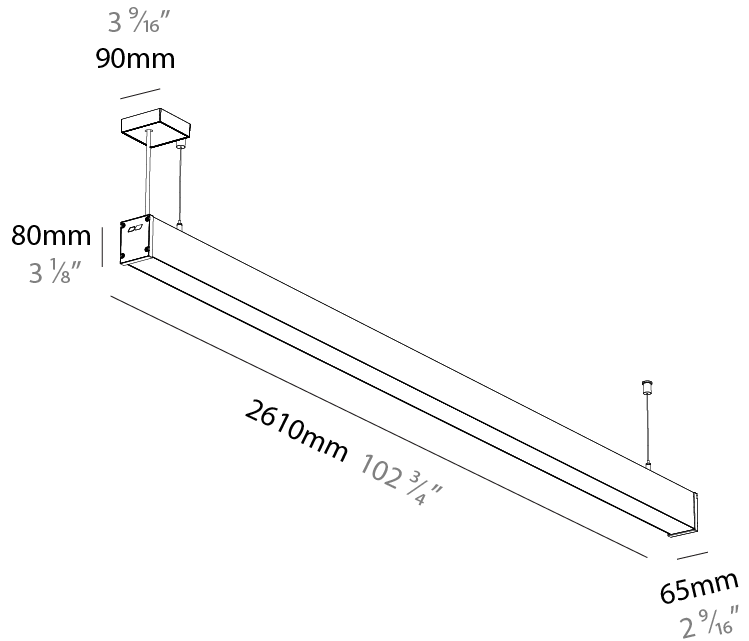

GENERAL

Series: Slider Straight IP54
Partner: Prolicht
Division: Architectural
Installation: Suspension
Product Type: Linear Profiles
Mounting Location: Ceiling
Light Distribution: Direct

PHYSICAL

Shape: Rectangle
Length (mm): 2610
Length (in): 102 3/4
Width (mm): 65
Width (in): 2 9/16
Height (mm): 80
Height (in): 3 1/8
Weight (kg): 4.100

Diffuser: Diffuser - Opal, Micro-prism, Clear Micro-prism, Glare Control, Wallwasher Right, Wallwasher Left, Wallwash Double Asymmetric

Fixture Finish: SSR / BKV / CWI / CRY / HAB / UFT / ITA / RUA / FTG / MYG / LOD / PUS / FRO / FUP / KIA / POP / BLS / SPG / MEY / GOH / CHC / COM / ABZ / JAG / OBR / MOS / ROR

Fixture Material: Aluminum Die Cast
Cable Details: 2,000mm/78 3/4" or 6,000mm/236 1/4" Transparent Cable

ELECTRICAL

Lamp Type: LED (Zhaga Standard)
Input Wattage (W): 56
Total Output Wattage (W): 54.9
Dimming: Non-Dimmable
Driver Included: No
Driver Location: Remote
Driver Class: Class 2
Input Voltage (V): 120
Upon Request: DALI Dimming, MATTER Dimming

LED

Color Temperature (°K): 2700 / 3000 / 3500 / 4000
Max. Delivered Lumen (lm): 5754 - 8000
Nominal Lumen (lm): 8880 - 9270
CRI: >90 CRI
Lamp Life (hrs): 50000

OPTICAL

RATINGS AND CERTIFICATIONS

Certified By: Certified for North American Standards
IP rating: IP54